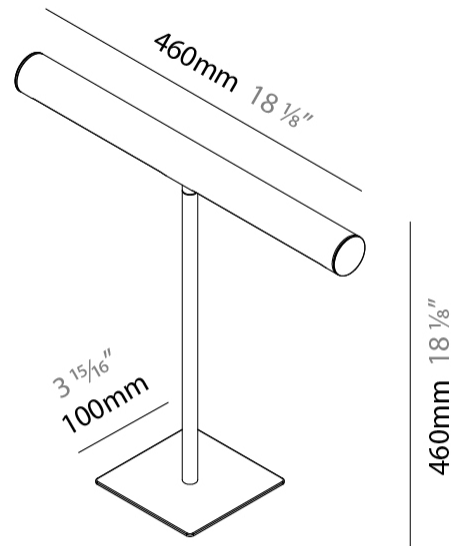

PROJECT	
TYPE	
SPECIFIER	
QUANTITY	
DATE	

ELLE PORTABLE

D204005-

base number Finish
Options

1. To build a product code in our configurator select the specify button on the base model # product page
2. To build a manual product code on this datasheet choose from the options listed below in blue font and add the suffix to the base model #

GENERAL

Series: Elle
Brand: Zaneen
Division: Design
Mounting Type: Portable
Mounting Location: Table
Subcategory: Task

PHYSICAL

Shape: Cylinder
Length (mm): 460
Length (in): 18 1/8
Width (mm): 100
Width (in): 3 15/16
Height (mm): 460
Height (in): 18 1/8
Light Distribution: Direct
Diffuser: Acrylic Bi-Satin
Fixture Finish: MBK / MWH / MCB
Fixture Material: Aluminum

ELECTRICAL

Lamp Type: LED
Input Wattage (W): 6
Dimming: Touch Dimming
Driver Included: Yes
Driver Location: Inline Transformer Plug
Driver Class: Class 2
Input Voltage (V): 120 - 277
Output Voltage (V): 24

LED

Color Temperature (°K): 3000
CRI: >90 CRI
Lamp Life (hrs): 50000

OPTICAL

RATINGS AND CERTIFICATIONS

Certified By: Certified for North American Standards
IP rating: IP20